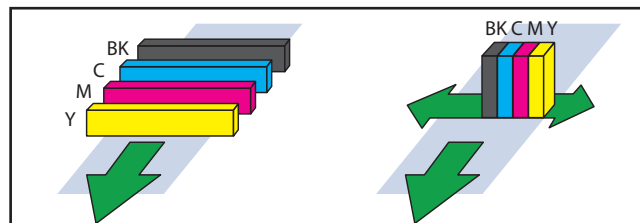

Single-pass printing (SCC-4000D)

Serial printing